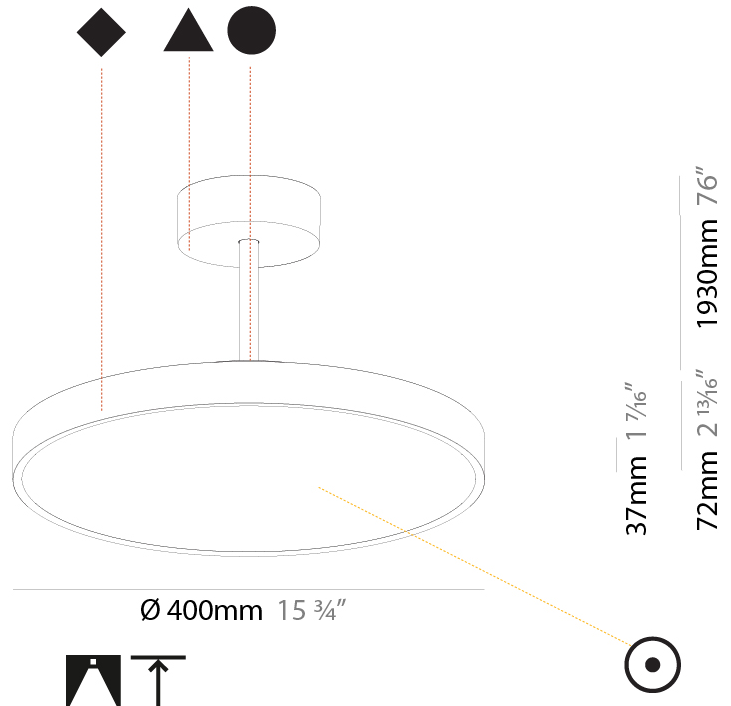

GENERAL

Series: Sign Diva Tube
Subseries: Sign Diva Tube
Partner: Prolicht
Division: Architectural
Installation: Suspension
Product Type: Pendant
Mounting Location: Ceiling
Light Distribution: Direct

PHYSICAL

Shape: Round
Diameter (mm): 400
Diameter (in): 15 3/4
Height (mm): 72
Height (in): 2 13/16
Max. Overall Height (mm): 2002
Max. Overall Height (in): 78 13/16
Weight (kg): 2.888
Weight (lbs): 6.366
Diffuser: PMMA - Opal / Micro-Prism / Sparkling Secret / Vintage Industrial
Fixture Finish: SSR / BKV / CWI / CRY / HAB / UFT / ITA / RUA / FTG / MYG / LOD / PUS / FRO / FUP / KIA / POP / BLS / SPG / MEY / GOH / CHC / COM / ABZ / JAG / OBR / MOS / ROR
Fixture Material: PMMA / Extruded Aluminum / Steel

ELECTRICAL

Lamp Type: LED (Zhaga Standard)
Input Wattage (W): 17
Total Output Wattage (W): 16
Dimming: Tri-Mode (Non-Dimming and Phase Dimming (120Vac only) and 0-10V Dimming)
Driver Included: Yes
Driver Location: Integrated
Driver Type: Constant Current - Universal
Driver Class: Class 2
Input Voltage (V): 120 - 277
Constant Current (MA): 500

LED

Color Temperature (*K): 2700 / 3000 / 3500 / 4000
Max. Delivered Lumen (lm): 1807 / 1943 / 1951 / 1991
Nominal Lumen (lm): 2250 / 2450 / 2430 / 2480
CRI: >90 CRI
Lamp Life (hrs): 50000

OPTICAL

RATINGS AND CERTIFICATIONS

Certified By: Certified for North American Standards
IP rating: IP20